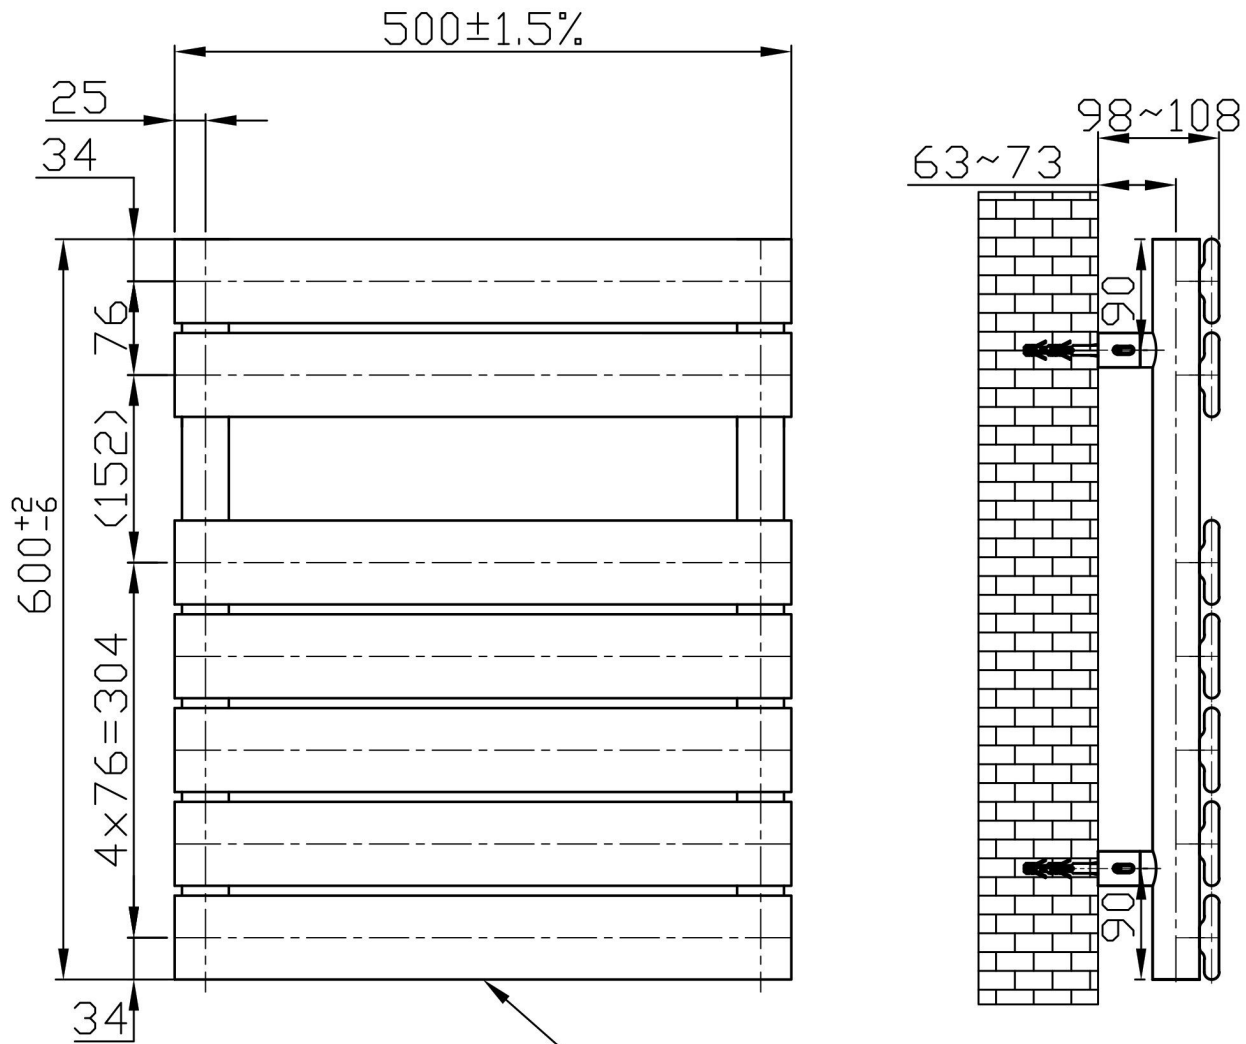

Staverton Tube on Tube Straight 600 x 500mm.

Painted / Chrome
Technical Drawing

Unit:mm

7 Pipes 68x12  Profile

2 Pipes $\varnothing 38 \times 1.5$ Tube

4-G1/2"

Eastbrook 

Eastbrook Road, Gloucester GL4 3DB