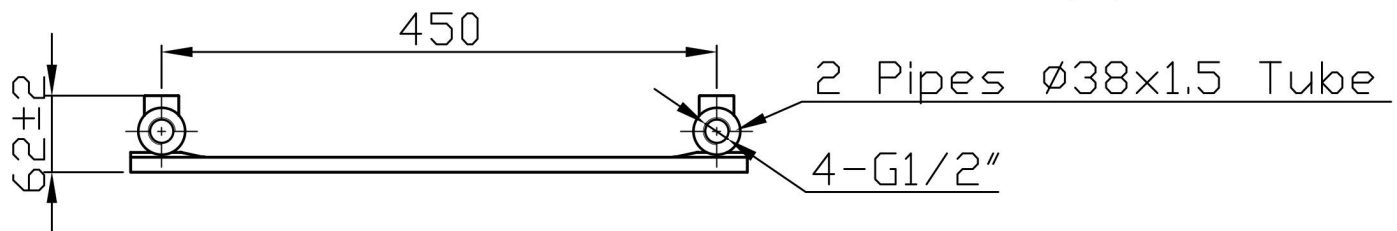

Staverton Tube on Tube Straight 600 x 500mm.

Painted / Chrome
Technical Drawing

Unit:mm

7 Pipes 68x12  Profile

2 Pipes $\varnothing 38 \times 1.5$ Tube

4-G1/2"

Eastbrook 

Eastbrook Road, Gloucester GL4 3DB